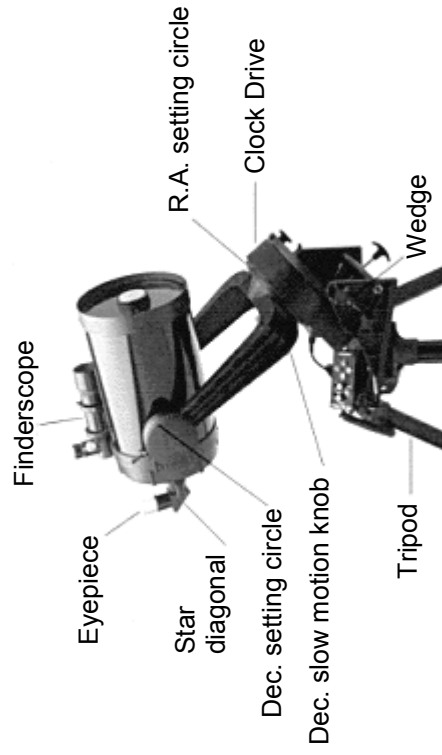

Four Basic Telescope Types

 <p>Labels: OBJECTIVE LENS, FOCUSER, EYEPIECE, FOCAL PLANE</p>	 <p>Labels: FOCAL PLANE, EYEPIECE, FOCUSER, PRIMARY MIRROR, SECONDARY MIRROR</p>	 <p>Labels: SCHMIDT CORRECTOR, SECONDARY MIRROR, PRIMARY MIRROR, EYEPIECE, FOCAL PLANE, FOCUS KNOB</p>	 <p>Labels: SECONDARY BAFFLE, SECONDARY MIRROR, PRIMARY MIRROR, CORRECTOR PLATE, MIRROR SPOT, EYEPIECE, FOCAL PLANE</p>
<h2>Refractor</h2>	<h2>Newtonian Reflector</h2>	<h2>Catadioptric</h2>	
<h2>Schmidt-Cassegrain</h2>		<h2>Maksutov-Cassegrain</h2>	

Basic Mount Types

Altazimuth Mount

German Equatorial Mount

Equatorial Fork Mount

Dobsonian Mount